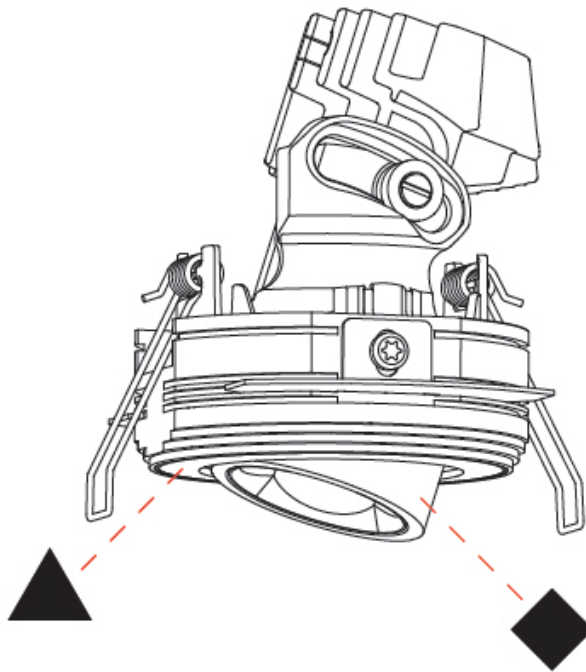

OIKO PRO ROUND ADJUSTABLE TRIMLESS

A35885-

PROJECT

TYPE

SPECIFIER

QUANTITY

DATE

A