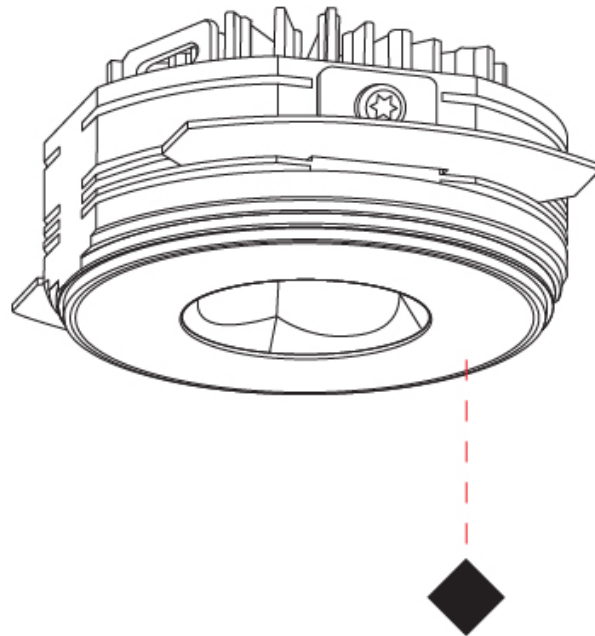

OIKO PRO ROUND FIXED TRIMLESS

A35883-

PROJECT

TYPE

SPECIFIER

QUANTITY

DATE