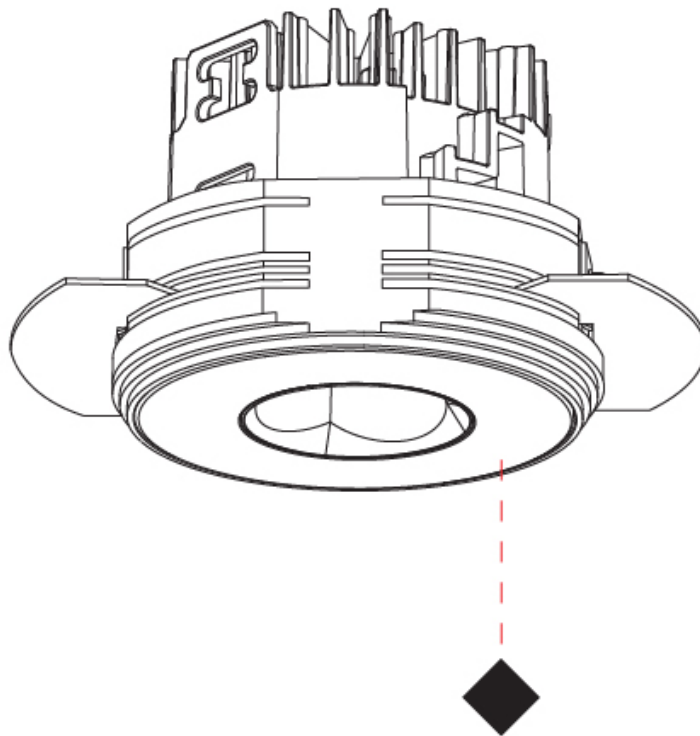

OIKO PRO ROUND FIXED TRIMLESS

A35881-

PROJECT

TYPE

SPECIFIER

QUANTITY

DATE

A