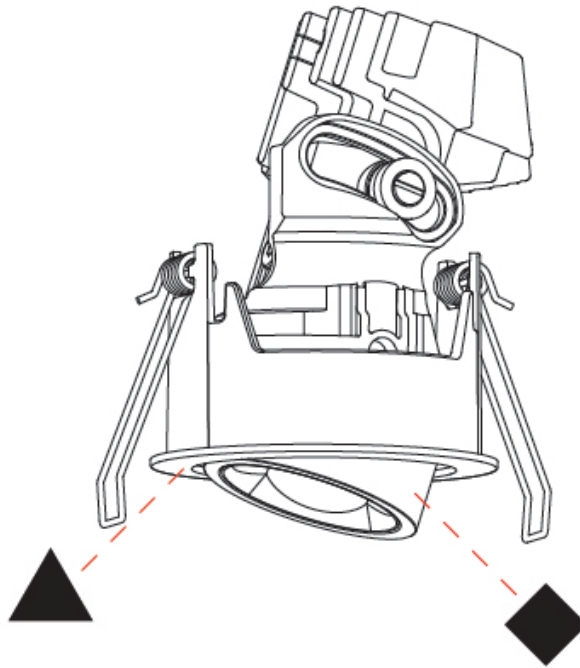

OIKO PRO ROUND ADJUSTABLE RECESSED

A35855-

PROJECT _____

TYPE _____

SPECIFIER _____

QUANTITY _____

DATE _____