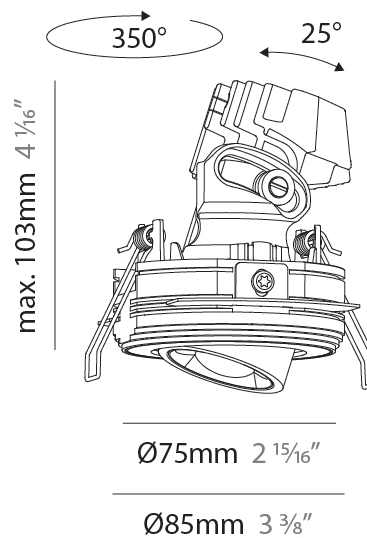

PHYSICAL

Shape: Round
Diameter (mm): 75
Diameter (in): 2 ¹⁵/₁₆
Height (mm): 103
Height (in): 4 ¹/₁₆
Ceiling Thickness (mm): 10 / 12.5 / 15 / 25
Ceiling Thickness (in): 3/8 or 1/2 or 9/16 or 1
Min. Recessing Depth (mm): 115
Min. Recessing Depth (in): 4 ¹/₂
Light Distribution: Direct
Diffuser: Lens Pack - Spread Lens / Linear Spread Lens / Honeycomb Louver
Fixture Finish: SSR / BKV / CWI / CRY / HAB / UFT / ITA / RUA / FTG / MYG / LOD / PUS / FRO / FUP / KIA / POP / BLS / SPG / MEY / GOH / GUM / CHC / COM / ABZ / JAG / OBR / MOS / ROR
Fixture Material: Aluminum Die Cast
Cut-out Measurements: D. 86mm / 3 3/8"

ELECTRICAL

Lamp Type: LED (Zhaga Standard)
Input Wattage (W): 14
Total Output Wattage (W): 12.7
Dimming: Dali Dimming
Driver Included: No
Driver Location: Recessed Housing
Driver Type: Constant Current - Universal (120Vac only for DALI driver)
Driver Class: Class 2
Input Voltage (V): 120 - 277
Constant Current (MA): 700

LED

Number of LEDs: 1
Color Temperature (°K): 2700-6500 Tunable White
Max. Delivered Lumen (lm): 1240
Nominal Lumen (lm): 1460
CRI: >90 CRI
Lamp Life (hrs): 50000
Special LEDs offerings: Tunable White

OPTICAL

Reflector°: 52
Adjustability: Rotational 350° / Tilt 25°

RATINGS AND CERTIFICATIONS

Certified By: Certified for North American Standards
IP rating: IP20