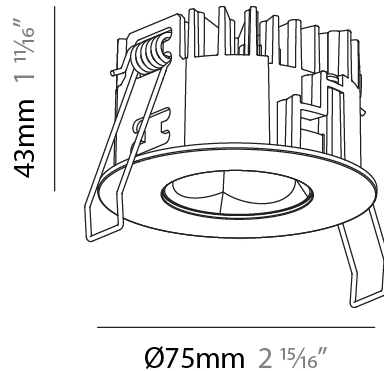

GENERAL

Series: Oiko Pro Round
Subseries: Oiko Pro Round
Brand: Prolicht
Division: Architectural
Mounting Type: Recessed
Mounting Location: Ceiling
Subcategory: Downlight

PHYSICAL

Shape: Round
Diameter (mm): 75
Diameter (in): 2 ¹⁵/₁₆
Height (mm): 43
Height (in): 1 ¹¹/₁₆
Ceiling Thickness (mm): 1 - 25
Ceiling Thickness (in): 1/16 - 1 3/16
Min. Recessing Depth (mm): 50
Min. Recessing Depth (in): 1 ¹⁵/₁₆
Light Distribution: Direct
Diffuser: Lens Pack - Spread Lens / Linear Spread Lens / Honeycomb Louver
Fixture Finish: SSR / BKV / CWI / CRY / HAB / UFT / ITA / RUA / FTG / MYG / LOD / PUS / FRO / FUP / KIA / POP / BLS / SPG / MEY / GOH / GUM / CHC / COM / ABZ / JAG / OBR / MOS / ROR
Fixture Material: Aluminum Die Cast
Cut-out Measurements: 68mm / 2 11/16" Diameter

ELECTRICAL

Lamp Type: LED (Zhaga Standard)
Input Wattage (W): 14
Total Output Wattage (W): 12.7
Dimming: Dali Dimming
Driver Included: No
Driver Location: Recessed Housing
Driver Type: Constant Current - Universal (120Vac only for DALI driver)
Driver Class: Class 2
Input Voltage (V): 120 - 277
Constant Current (MA): 700

LED

Color Temperature (°K): 2700-6500 Tunable White
Max. Delivered Lumen (lm): 1381
Nominal Lumen (lm): 1460
CRI: >93 CRI
Lamp Life (hrs): 50000
Special LEDs offerings: Tunable White

OPTICAL

Reflector°: 62
Adjustability: Fixed

RATINGS AND CERTIFICATIONS

Certified By: Certified for North American Standards
IP rating: IP20