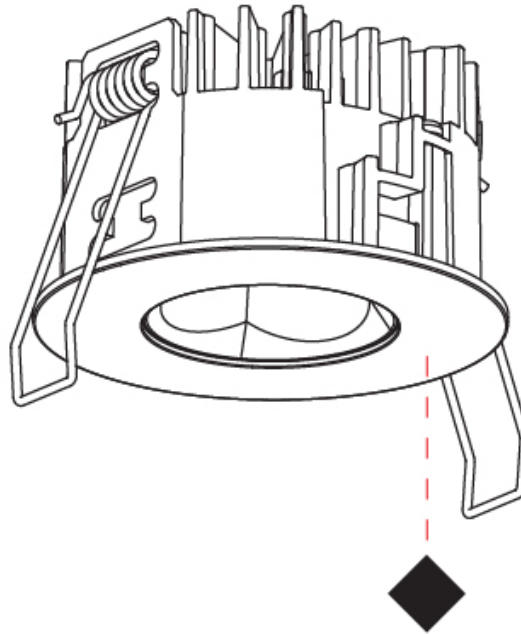

OIKO PRO ROUND RECESSED

A35873-

PROJECT

TYPE

SPECIFIER

QUANTITY

DATE