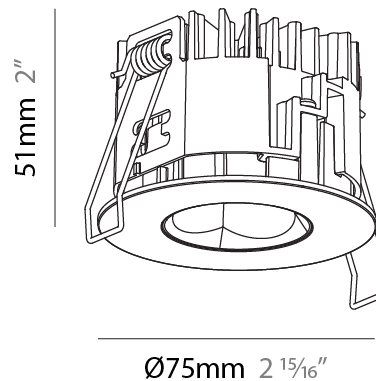

GENERAL

Series: Oiko Pro Round
Subseries: Oiko Pro Round Fixed
Brand: Prolicht
Division: Architectural
Mounting Type: Recessed
Mounting Location: Ceiling
Subcategory: Downlight

PHYSICAL

Shape: Round
Diameter (mm): 75
Diameter (in): 2 15/16
Height (mm): 51
Height (in): 2
Ceiling Thickness (mm): 1 - 25
Ceiling Thickness (in): 1/16 - 1 3/16
Min. Recessing Depth (mm): 55
Min. Recessing Depth (in): 2 3/16
Light Distribution: Direct
Diffuser: Lens Pack - Spread Lens / Linear Spread Lens / Honeycomb Louver
Fixture Finish: SSR / BKV / CWI / CRY / HAB / UFT / ITA / RUA / FTG / MYG / LOD / PUS / FRO / FUP / KIA / POP / BLS / SPG / MEY / GOH / GUM / CHC / COM / ABZ / JAG / OBR / MOS / ROR
Fixture Material: Aluminum Die Cast
Cut-out Measurements: 68mm / 2 11/16" Diameter

ELECTRICAL

Lamp Type: LED (Zhaga Standard)
Input Wattage (W): 14
Total Output Wattage (W): 12.7
Dimming: Dali Dimming
Driver Included: No
Driver Location: Recessed Housing
Driver Type: Constant Current - Universal (120Vac only for DALI driver)
Driver Class: Class 2
Input Voltage (V): 120 - 277
Constant Current (MA): 700

LED

Color Temperature (°K): 2700-6500 Tunable White
Max. Delivered Lumen (lm): 1240
Nominal Lumen (lm): 1460
CRI: >93 CRI
Lamp Life (hrs): 50000
Special LEDs offerings: Tunable White

OPTICAL

Reflector°: 52
Adjustability: Fixed

RATINGS AND CERTIFICATIONS

Certified By: Certified for North American Standards
IP rating: IP20