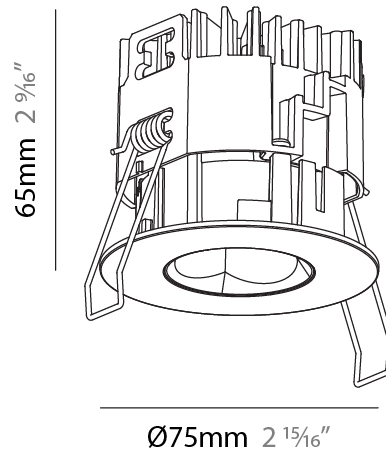

GENERAL

Series: Oiko Pro Round
Subseries: Oiko Pro Round Fixed
Brand: Prolicht
Division: Architectural
Mounting Type: Recessed
Mounting Location: Ceiling
Subcategory: Downlight

PHYSICAL

Shape: Round
Diameter (mm): 75
Diameter (in): 2 ¹⁵/₁₆
Height (mm): 65
Height (in): 2 ⁹/₁₆
Ceiling Thickness (mm): 1 - 25
Ceiling Thickness (in): 1/16 - 1 3/16
Min. Recessing Depth (mm): 70
Min. Recessing Depth (in): 2 ³/₄
Light Distribution: Direct
Diffuser: Lens Pack - Spread Lens / Linear Spread Lens / Honeycomb Louver
Fixture Finish: SSR / BKV / CWI / CRY / HAB / UFT / ITA / RUA / FTG / MYG / LOD / PUS / FRO / FUP / KIA / POP / BLS / SPG / MEY / GOH / GUM / CHC / COM / ABZ / JAG / OBR / MOS / ROR
Fixture Material: Aluminum Die Cast
Cut-out Measurements: 68mm / 2 11/16" Diameter

ELECTRICAL

Lamp Type: LED (Zhaga Standard)
Input Wattage (W): 14
Total Output Wattage (W): 12.7
Dimming: Dali Dimming
Driver Included: No
Driver Location: Recessed Housing
Driver Type: Constant Current - Universal (120Vac only for DALI driver)
Driver Class: Class 2
Input Voltage (V): 120 - 277
Constant Current (MA): 700

LED

Color Temperature (°K): 2700-6500 Tunable White
Max. Delivered Lumen (lm): 1129
Nominal Lumen (lm): 1460
CRI: >93 CRI
Lamp Life (hrs): 50000
Special LEDs offerings: Tunable White

OPTICAL

Reflector°: 36
Adjustability: Fixed

RATINGS AND CERTIFICATIONS

Certified By: Certified for North American Standards
IP rating: IP20