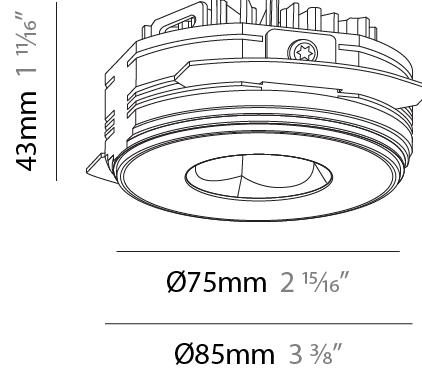

GENERAL

Series: Oiko Pro Round
Subseries: Oiko Pro Round Fixed
Brand: Prolicht
Division: Architectural
Mounting Type: Trimless
Mounting Location: Ceiling
Subcategory: Downlight

PHYSICAL

Shape: Round
Diameter (mm): 75
Diameter (in): 2 15/16
Height (mm): 43
Height (in): 1 11/16
Ceiling Thickness (mm): 10 / 12.5 / 15 / 25
Ceiling Thickness (in): 3/8 or 1/2 or 9/16 or 1
Min. Recessing Depth (mm): 50
Min. Recessing Depth (in): 1 15/16
Light Distribution: Direct
Diffuser: Lens Pack - Spread Lens / Linear Spread Lens / Honeycomb Louver
Fixture Finish: SSR / BKV / CWI / CRY / HAB / UFT / ITA / RUA / FTG / MYG / LOD / PUS / FRO / FUP / KIA / POP / BLS / SPG / MEY / GOH / GUM / CHC / COM / ABZ / JAG / OBR / MOS / ROR
Fixture Material: Aluminum Die Cast
Cut-out Measurements: 86mm / 2 11/16" Diameter

ELECTRICAL

Lamp Type: LED (Zhaga Standard)
Input Wattage (W): 14
Total Output Wattage (W): 12.7
Dimming: Dali Dimming
Driver Included: No
Driver Location: Recessed Housing
Driver Type: Constant Current - Universal (120Vac only for DALI driver)
Driver Class: Class 2
Input Voltage (V): 120 - 277
Constant Current (MA): 700

LED

Color Temperature (°K): 2700-6500 Tunable White
Max. Delivered Lumen (lm): 1381
Nominal Lumen (lm): 1460
CRI: >90 CRI
Lamp Life (hrs): 50000
Special LEDs offerings: Tunable White

OPTICAL

Reflector°: 62
Adjustability: Fixed

RATINGS AND CERTIFICATIONS

Certified By: Certified for North American Standards
IP rating: IP20