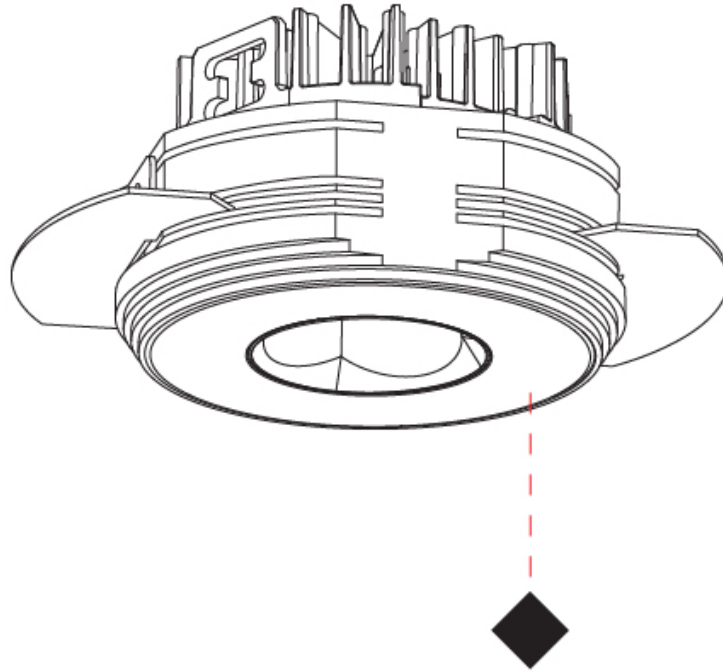

OIKO PRO ROUND FIXED TRIMLESS

A35882-

PROJECT

TYPE

SPECIFIER

QUANTITY

DATE