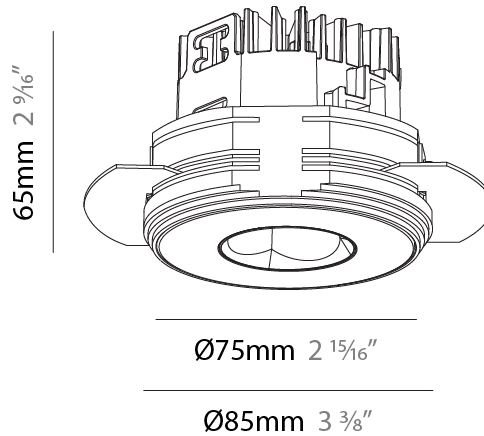

GENERAL

Series: Oiko Pro Round
Subseries: Oiko Pro Round Fixed
Brand: Prolicht
Division: Architectural
Mounting Type: Trimless
Mounting Location: Ceiling
Subcategory: Downlight

PHYSICAL

Shape: Round
Diameter (mm): 75
Diameter (in): 2 15/16
Height (mm): 65
Height (in): 2 9/16
Ceiling Thickness (mm): 10 / 12.5 / 15 / 25
Ceiling Thickness (in): 3/8 or 1/2 or 9/16 or 1
Min. Recessing Depth (mm): 70
Min. Recessing Depth (in): 2 3/4
Light Distribution: Direct
Diffuser: Lens Pack - Spread Lens / Linear Spread Lens / Honeycomb Louver
Fixture Finish: SSR / BKV / CWI / CRY / HAB / UFT / ITA / RUA / FTG / MYG / LOD / PUS / FRO / FUP / KIA / POP / BLS / SPG / MEY / GOH / GUM / CHC / COM / ABZ / JAG / OBR / MOS / ROR
Fixture Material: Aluminum Die Cast
Cut-out Measurements: 86mm / 2 11/16" Diameter

ELECTRICAL

Lamp Type: LED (Zhaga Standard)
Input Wattage (W): 14
Total Output Wattage (W): 12.7
Dimming: Dali Dimming
Driver Included: No
Driver Location: Recessed Housing
Driver Type: Constant Current - Universal (120Vac only for DALI driver)
Driver Class: Class 2
Input Voltage (V): 120 - 277
Constant Current (MA): 700

LED

Color Temperature (°K): 2700-6500 Tunable White
Max. Delivered Lumen (lm): 1129
Nominal Lumen (lm): 1460
CRI: >90 CRI
Lamp Life (hrs): 50000
Special LEDs offerings: Tunable White

OPTICAL

Reflector°: 36
Adjustability: Fixed

RATINGS AND CERTIFICATIONS

Certified By: Certified for North American Standards
IP rating: IP20