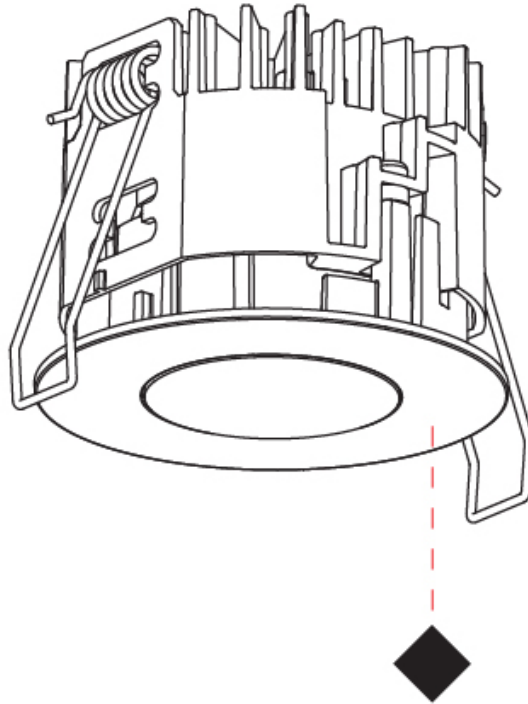

OIKO PRO WALLWASH RECESSED

A35889-

PROJECT

TYPE

SPECIFIER

QUANTITY

DATE

A