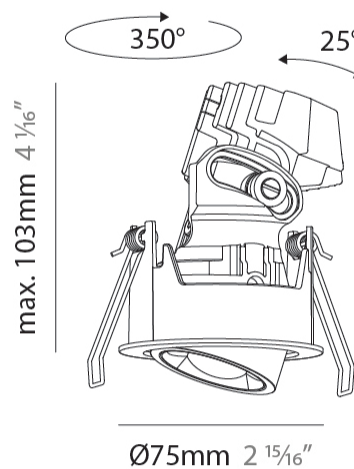

GENERAL

Series: Oiko Pro Round
Subseries: Oiko Pro Round Adjustable
Brand: Prolicht
Division: Architectural
Mounting Type: Recessed
Mounting Location: Ceiling
Subcategory: Downlight

PHYSICAL

Shape: Round
Diameter (mm): 75
Diameter (in): 2 15/16
Height (mm): 103
Height (in): 4 1/16
Ceiling Thickness (mm): 1 - 25
Ceiling Thickness (in): 1/16 - 1 3/16
Min. Recessing Depth (mm): 115
Min. Recessing Depth (in): 4 1/2
Light Distribution: Downlight
Diffuser: Lens Pack - Spread Lens / Linear Spread Lens / Honeycomb Louver

Fixture Finish: SSR / BKV / CWI / CRY / HAB / UFT / ITA / RUA / FTG / MYG / LOD / PUS / FRO / FUP / KIA / POP / BLS / SPG / MEY / GOH / GUM / CHC / COM / ABZ / JAG / OBR / MOS / ROR

Fixture Material: Aluminum Die Cast
Cut-out Measurements: D. - 68mm / 2 11/16"

ELECTRICAL

Lamp Type: LED (Zhaga Standard)
Input Wattage (W): 14
Total Output Wattage (W): 12.7
Dimming: Dali Dimming
Driver Included: No
Driver Location: Remote
Driver Type: Constant Current - Universal (120Vac only for DALI driver)
Driver Class: Class 2
Input Voltage (V): 120 - 277
Constant Current (MA): 700

LED

Number of LEDs: 1
Color Temperature (°K): 2700-6500 Tunable White
Max. Delivered Lumen (lm): 1054 - 1240
Nominal Lumen (lm): 1242 - 1460
CRI: >90 CRI
Lamp Life (hrs): 50000
Special LEDs offerings: Tunable White

OPTICAL

Reflector°: 52

RATINGS AND CERTIFICATIONS

Certified By: Certified for North American Standards
IP rating: IP20