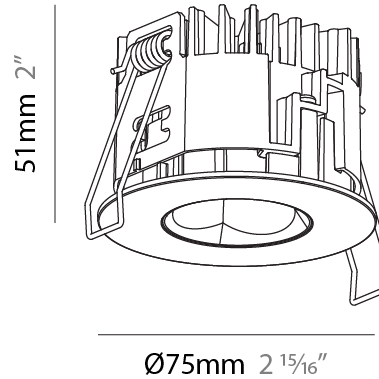

PHYSICAL

Shape: Round
Diameter (mm): 75
Diameter (in): 2 ¹⁵/₁₆
Height (mm): 51
Height (in): 2
Ceiling Thickness (mm): 1 - 25
Ceiling Thickness (in): 1/16 - 1 3/16
Min. Recessing Depth (mm): 55
Min. Recessing Depth (in): 2 ³/₁₆
Light Distribution: Direct
Diffuser: Lens Pack - Spread Lens / Linear Spread Lens / Honeycomb Louver
Fixture Finish: SSR / BKV / CWI / CRY / HAB / UFT / ITA / RUA / FTG / MYG / LOD / PUS / FRO / FUP / KIA / POP / BLS / SPG / MEY / GOH / GUM / CHC / COM / ABZ / JAG / OBR / MOS / ROR
Fixture Material: Aluminum Die Cast
Cut-out Measurements: 68mm / 2 11/16" Diameter

ELECTRICAL

Lamp Type: LED (Zhaga Standard)
Input Wattage (W): 15
Total Output Wattage (W): 13.6
Dimming: Tri-Mode (Non-Dimming and Phase Dimming (120Vac only) and 0-10V Dimming)
Driver Included: No
Driver Location: Recessed Housing
Driver Type: Constant Current - Universal
Driver Class: Class 2
Input Voltage (V): 120 - 277
Constant Current (MA): 350

LED

Color Temperature (°K): 2700 / 3000 / 3500 / 4000
Max. Delivered Lumen (lm): 1375 / 1462 / 1531 / 1545
Nominal Lumen (lm): 1566 / 1665 / 1743 / 1759
CRI: >90 CRI
Lamp Life (hrs): 50000
Special LEDs offerings: Tunable White

OPTICAL

Reflector°: 50
Adjustability: Fixed

RATINGS AND CERTIFICATIONS

Certified By: Certified for North American Standards
IP rating: IP20