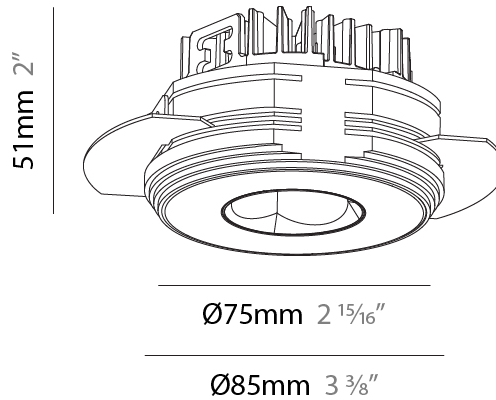

GENERAL

Series: Oiko Pro Round
Subseries: Oiko Pro Round Fixed
Brand: Prolicht
Division: Architectural
Mounting Type: Trimless
Mounting Location: Ceiling
Subcategory: Downlight

PHYSICAL

Shape: Round
Diameter (mm): 75
Diameter (in): 2 15/16
Height (mm): 51
Height (in): 2
Ceiling Thickness (mm): 10 / 12.5 / 15 / 25
Ceiling Thickness (in): 3/8 or 1/2 or 9/16 or 1
Min. Recessing Depth (mm): 55
Min. Recessing Depth (in): 2 3/16
Light Distribution: Direct
Diffuser: Lens Pack - Spread Lens / Linear Spread Lens / Honeycomb Louver
Fixture Finish: SSR / BKV / CWI / CRY / HAB / UFT / ITA / RUA / FTG / MYG / LOD / PUS / FRO / FUP / KIA / POP / BLS / SPG / MEY / GOH / GUM / CHC / COM / ABZ / JAG / OBR / MOS / ROR
Fixture Material: Aluminum Die Cast
Cut-out Measurements: 86mm / 2 11/16" Diameter

ELECTRICAL

Lamp Type: LED (Zhaga Standard)
Input Wattage (W): 14
Total Output Wattage (W): 12.7
Dimming: Dali Dimming
Driver Included: No
Driver Location: Recessed Housing
Driver Type: Constant Current - Universal (120Vac only for DALI driver)
Driver Class: Class 2
Input Voltage (V): 120 - 277
Constant Current (MA): 700

LED

Color Temperature (°K): 2700-6500 Tunable White
Max. Delivered Lumen (lm): 1240
Nominal Lumen (lm): 1460
CRI: >90 CRI
Lamp Life (hrs): 50000
Special LEDs offerings: Tunable White

OPTICAL

Reflector°: 52
Adjustability: Fixed

RATINGS AND CERTIFICATIONS

Certified By: Certified for North American Standards
IP rating: IP20