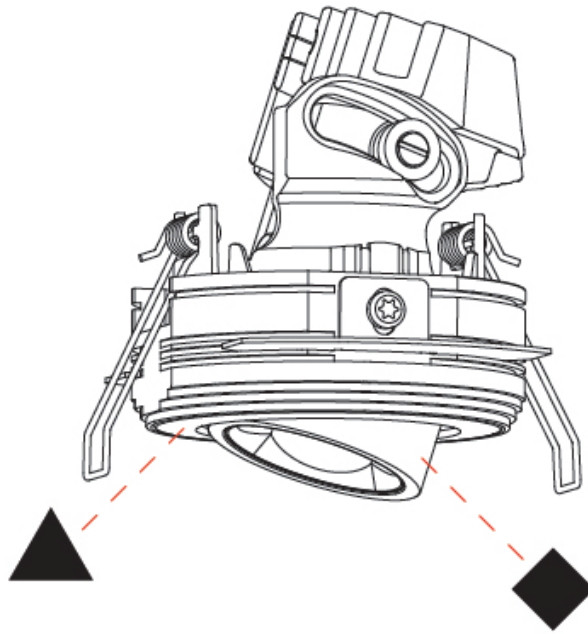

OIKO PRO ROUND ADJUSTABLE TRIMLESS

A35886-

PROJECT

TYPE

SPECIFIER

QUANTITY

DATE