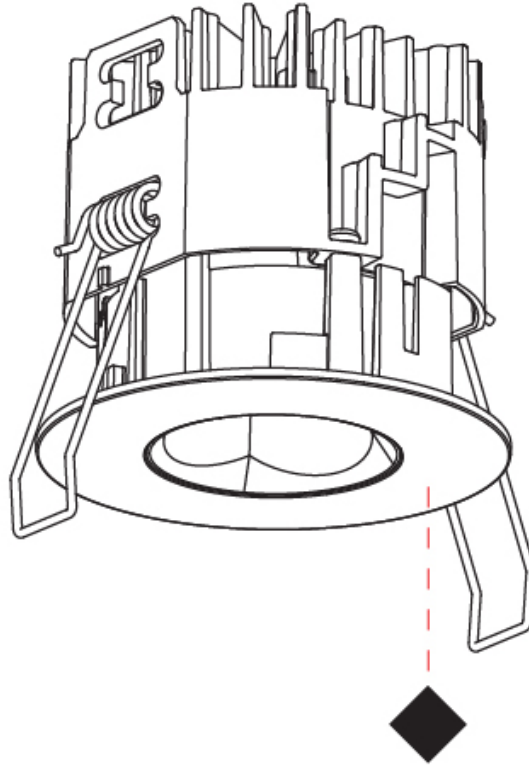

OIKO PRO ROUND FIXED RECESSED

A35871-

PROJECT

TYPE

SPECIFIER

QUANTITY

DATE

A