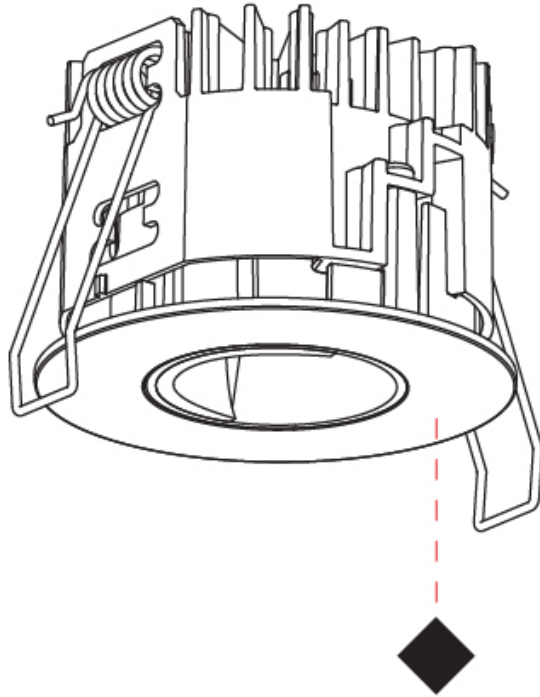

OIKO PRO WALLWASH RECESSED

A35865-

PROJECT

TYPE

SPECIFIER

QUANTITY

DATE