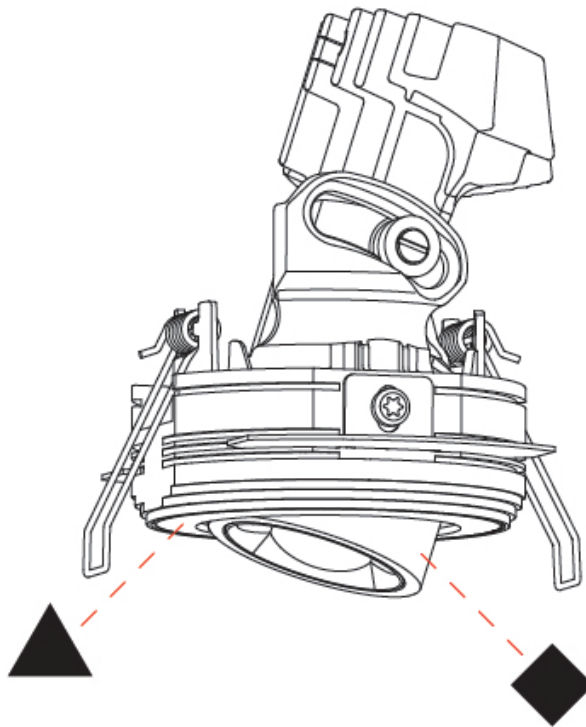

OIKO PRO ROUND ADJUSTABLE TRIMLESS

A35884-

PROJECT

TYPE

SPECIFIER

QUANTITY

DATE

A