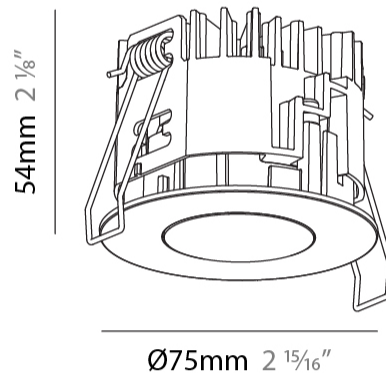

GENERAL

Series: Oiko Pro Round
Subseries: Oiko Pro Wallwash
Brand: Prolicht
Division: Architectural
Mounting Type: Recessed
Mounting Location: Ceiling
Subcategory: Downlight

PHYSICAL

Shape: Round
Diameter (mm): 75
Diameter (in): 2 ¹⁵/₁₆
Height (mm): 54
Height (in): 2 ¹/₈
Ceiling Thickness (mm): 1 - 25
Ceiling Thickness (in): 1/16 - 1 3/16
Min. Recessing Depth (mm): 60
Min. Recessing Depth (in): 2 ³/₈
Light Distribution: Downlight
Fixture Finish: SSR / BKV / CWI / CRY / HAB / UFT / ITA / RUA / FTG / MYG / LOD / PUS / FRO / FUP / KIA / POP / BLS / SPG / MEY / GOH / GUM / CHC / COM / ABZ / JAG / OBR / MOS / ROR
Fixture Material: Aluminum Die Cast
Cut-out Measurements: 68mm / 2 11/16" Diameter

ELECTRICAL

Lamp Type: LED (Zhaga Standard)
Input Wattage (W): 14
Total Output Wattage (W): 12.7
Dimming: Dali Dimming
Driver Included: No
Driver Location: Recessed Housing
Driver Type: Constant Current - Universal (120Vac only for DALI driver)
Driver Class: Class 2
Input Voltage (V): 120 - 277
Constant Current (MA): 700

LED

Color Temperature (°K): 2700-6500 Tunable White
Max. Delivered Lumen (lm): 1159
Nominal Lumen (lm): 1460
CRI: >90 CRI
Lamp Life (hrs): 50000
Special LEDs offerings: Tunable White

OPTICAL

Adjustability: Fixed

RATINGS AND CERTIFICATIONS

Certified By: Certified for North American Standards
IP rating: IP54