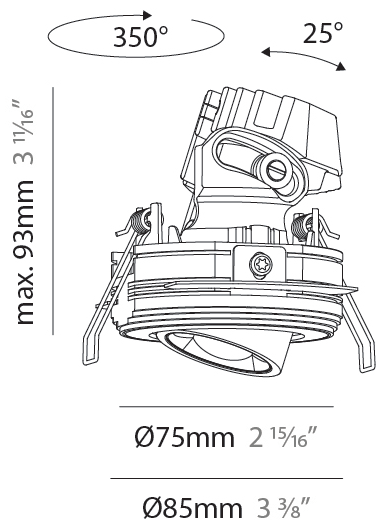

PHYSICAL

Shape: Round
Diameter (mm): 75
Diameter (in): 2 ¹⁵/₁₆
Height (mm): 93
Height (in): 3 ¹¹/₁₆
Ceiling Thickness (mm): 10 / 12.5 / 15 / 25
Ceiling Thickness (in): 3/8 or 1/2 or 9/16 or 1
Min. Recessing Depth (mm): 105
Min. Recessing Depth (in): 4 ¹/₈
Light Distribution: Direct
Diffuser: Lens Pack - Spread Lens / Linear Spread Lens / Honeycomb Louver
Fixture Finish: SSR / BKV / CWI / CRY / HAB / UFT / ITA / RUA / FTG / MYG / LOD / PUS / FRO / FUP / KIA / POP / BLS / SPG / MEY / GOH / GUM / CHC / COM / ABZ / JAG / OBR / MOS / ROR
Fixture Material: Aluminum Die Cast
Cut-out Measurements: D. 86mm / 3 3/8"

ELECTRICAL

Lamp Type: LED (Zhaga Standard)
Input Wattage (W): 14
Total Output Wattage (W): 12.7
Dimming: Dali Dimming
Driver Included: No
Driver Location: Recessed Housing
Driver Type: Constant Current - Universal (120Vac only for DALI driver)
Driver Class: Class 2
Input Voltage (V): 120 - 277
Constant Current (MA): 700

LED

Number of LEDs: 1
Color Temperature (°K): 2700-6500 Tunable White
Max. Delivered Lumen (lm): 1381
Nominal Lumen (lm): 1460
CRI: >90 CRI
Lamp Life (hrs): 50000
Special LEDs offerings: Tunable White

OPTICAL

Reflector°: 62
Adjustability: Rotational 350° / Tilt 25°

RATINGS AND CERTIFICATIONS

Certified By: Certified for North American Standards
IP rating: IP20