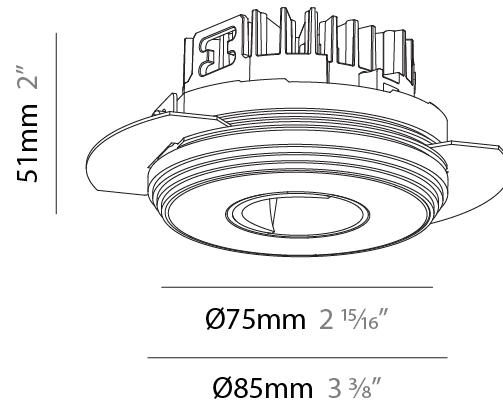

GENERAL

Series: Oiko Pro Round
Subseries: Oiko Pro Round Wallwash
Brand: Prolicht
Division: Architectural
Mounting Type: Trimless
Mounting Location: Ceiling
Subcategory: Wallwash

PHYSICAL

Shape: Round
Diameter (mm): 75
Diameter (in): 2 ¹⁵/₁₆
Height (mm): 51
Height (in): 2
Ceiling Thickness (mm): 1 - 25
Ceiling Thickness (in): 1/16 - 1 3/16
Min. Recessing Depth (mm): 55
Min. Recessing Depth (in): 2 ³/₁₆
Light Distribution: Direct
Fixture Finish: SSR / BKV / CWI / CRY / HAB / UFT / ITA / RUA / FTG / MYG / LOD / PUS / FRO / FUP / KIA / POP / BLS / SPG / MEY / GOH / GUM / CHC / COM / ABZ / JAG / OBR / MOS / ROR
Fixture Material: Aluminum Die Cast
Cut-out Measurements: 86mm / 3 3/8" Diameter

ELECTRICAL

Lamp Type: LED (Zhaga Standard)
Input Wattage (W): 14
Total Output Wattage (W): 12.7
Dimming: Dali Dimming
Driver Included: No
Driver Location: Recessed Housing
Driver Type: Constant Current - Universal (120Vac only for DALI driver)
Driver Class: Class 2
Input Voltage (V): 120 - 277
Constant Current (MA): 700

LED

Color Temperature (°K): 2700-6500 Tunable White
Max. Delivered Lumen (lm): 1040 - 1216
Nominal Lumen (lm): 1242 - 1460
CRI: >93 CRI
Lamp Life (hrs): 50000
Special LEDs offerings: Tunable White

OPTICAL

Adjustability: Fixed

RATINGS AND CERTIFICATIONS

Certified By: Certified for North American Standards
IP rating: IP20