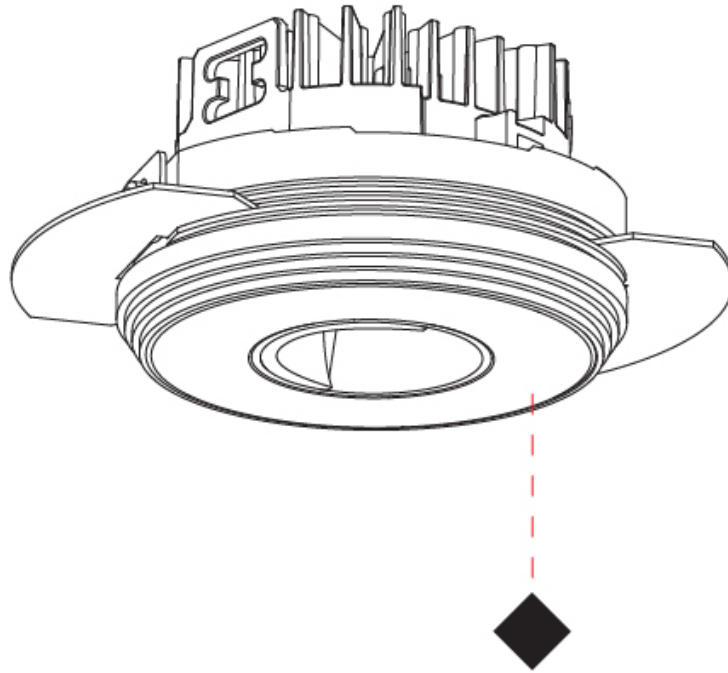

OIKO PRO ROUND WALLWASH TRIMLESS

A35876-

PROJECT

TYPE

SPECIFIER

QUANTITY

DATE