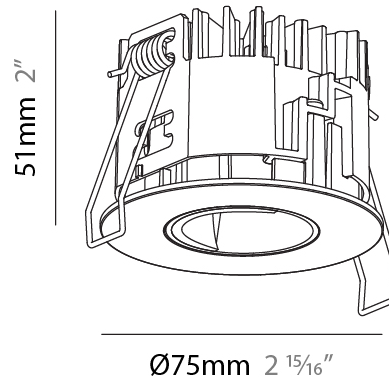

GENERAL

Series: Oiko Pro Round
Subseries: Oiko Pro Wallwash
Brand: Prolicht
Division: Architectural
Mounting Type: Recessed
Mounting Location: Ceiling
Subcategory: Downlight

PHYSICAL

Shape: Round
Diameter (mm): 75
Diameter (in): 2 15/16
Height (mm): 51
Height (in): 2
Ceiling Thickness (mm): 1 - 25
Ceiling Thickness (in): 1/16 - 1 3/16
Min. Recessing Depth (mm): 55
Min. Recessing Depth (in): 2 3/16
Light Distribution: Downlight
Diffuser: Lens Pack - Spread Lens / Linear Spread Lens / Honeycomb Louver
Fixture Finish: SSR / BKV / CWI / CRY / HAB / UFT / ITA / RUA / FTG / MYG / LOD / PUS / FRO / FUP / KIA / POP / BLS / SPG / MEY / GOH / GUM / CHC / COM / ABZ / JAG / OBR / MOS / ROR
Fixture Material: Aluminum Die Cast
Cut-out Measurements: 68mm / 2 11/16" Diameter

ELECTRICAL

Lamp Type: LED (Zhaga Standard)
Input Wattage (W): 14
Total Output Wattage (W): 12.7
Dimming: Dali Dimming
Driver Included: No
Driver Location: Recessed Housing
Driver Type: Constant Current - Universal (120Vac only for DALI driver)
Driver Class: Class 2
Input Voltage (V): 120 - 277
Constant Current (MA): 700

LED

Color Temperature (°K): 2700-6500 Tunable White
Max. Delivered Lumen (lm): 1216
Nominal Lumen (lm): 1460
CRI: >90 CRI
Lamp Life (hrs): 50000
Special LEDs offerings: Tunable White

OPTICAL

Adjustability: Fixed

RATINGS AND CERTIFICATIONS

Certified By: Certified for North American Standards
IP rating: IP20